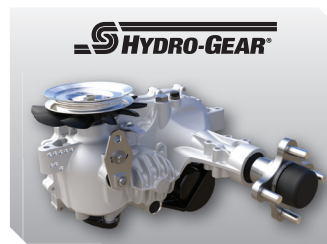

Hydro-Gear® ZT-2800 - Smooth operation and fully serviceable