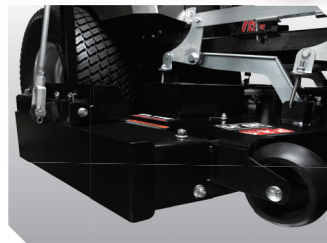

Discharge Chute - Take full control of clippings with the OCDC