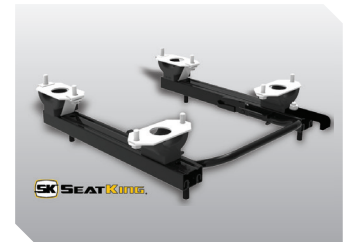

Drive System			
Dual hydrostatic	Hydro-Gear® ZT-2800 transaxles (internal expansion tank)		
Ground speed	7 mph		
Parking brake	Integrated in transaxle		
Towing capacity	100 lbs		

Mower Deck			
Deck size	42"	48"	54"
Acres/hour*	2.4	2.7	3.1
Cutting height	1.5" - 4.5"		
Deck height adjustments	Manual lift, 1/2" increments		
Deck Quick-Lift	Integrated		
Deck engagement	Ogura® 87 ft-lbs		
Construction	10 ga formed & welded		
Blades	3 - 15.25" x 2.5"	3 - 17.25" x 2.5"	3 - 19.25" x 2.5"
Blade tip speed (approximate)	18,500 fpm		
Spindles	.75" effective diameter machined shaft		
Spindle housings	1pc keyless sealed cast aluminum		
Anti-scalp rollers	4		
Pulleys	Vented split 3/16" steel deep groove		

Discharge Chute - Take full control of clippings with the OCDC

Large Rear Tires - More traction, more speed, and better stability

Hydro-Gear® ZT-3100 - Commercial duty drivetrain with serviceable filters